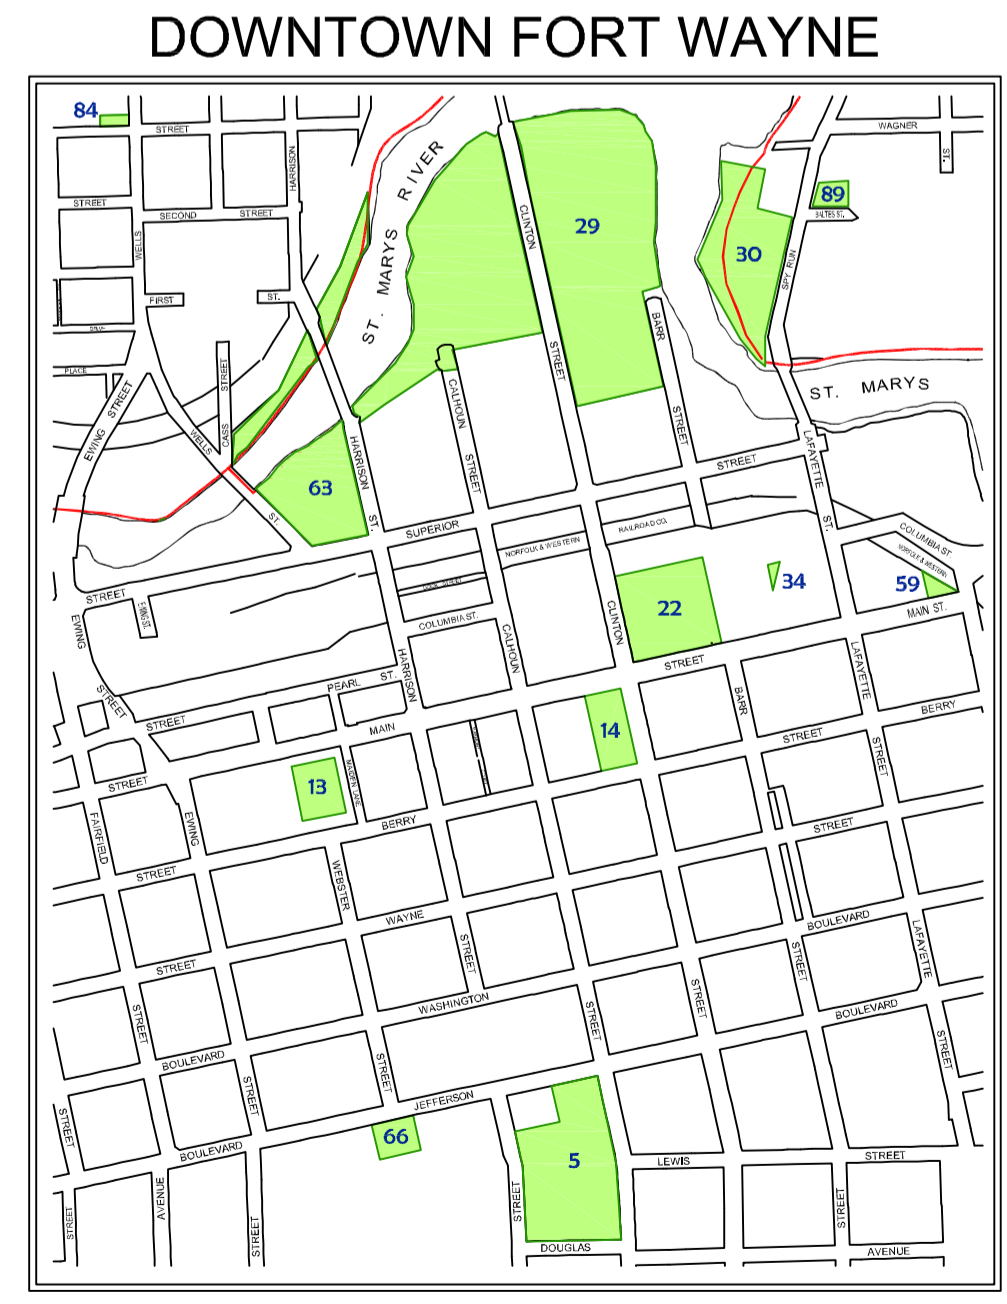

MAP LEGEND

Public Parks & Facilities	Fort Wayne Rivergreenway/ Auxiliary Trails
Representative of a Legacy Park (100+ years)	Proposed Rivergreenway/ Auxiliary Trails
Fort Wayne City Limits	Allen County Rivergreenway/ Auxiliary Trails

PUBLIC PARKS AND RECREATION FACILITIES

1 Bass Park	46 Lindenwood Nature Preserve
2 Bloomingdale Park East & West *	47 Lions Park
3 Bob Arnold Northside Park	48 Little Turtle Memorial
4 Boone Street Playlot	49 Mason Drive Little League Complex
5 Botanical Conservatory	50 McCormick Park
6 Bowser Park *	51 McCulloch Park *
7 Brackenridge Playground	52 McKinnie Commons
8 Brewer Park	53 McMillen Park *
9 Brookview Park *	54 Memorial Park *
10 Buckner Farm Park	55 Miner Playground
11 Camp Allen Park *	56 Moody Park *
12 Casselwood Park	57 Noll Park
13 Community Center	58 Nuckols Memorial Park *
14 Courthouse Green	59 Old Fort Park *
15 Daryl B. Cobin Memorial Park	60 Orff Park *
16 East Central Park	61 Packard Park
17 Eastside Playlot	62 Powell Park
18 Foster Park *	63 Promenade Park
19 Foster Park West	64 Psi Dte Park
20 Franke Park	65 Rea Park
21 Franklin School Park	66 Robert E. Meyers Park
22 Freimann Square	67 Rockhill Park *
23 Green Park	68 Ronald G. Repka Memorial Park
24 Griswold Drive Playlot	69 Roosevelt Park *
25 Guidlin Park *	70 Rudisill/Fairfield Park
26 Hamilton Park	71 Salomon Farm Park
27 Hanna Homestead Park	72 Sheldon Drive Park
28 Hanna's Ford	73 Shoaff Park
29 Headwaters Park	74 Sieling Park
30 Historic Old Fort	75 Summit Street Park
31 Hursttown Reservoir	76 Swinney Park East *
32 Indian Village Park	77 Swinney Park West *
33 Ivan Lebamoff Reservoir Park *	78 Tillman Park
34 Japanese Friendship Garden	79 Traders Point (Rivergreenway)
35 Juhl Park	80 Turpie Street Playlot
36 Jennings Recreation Center	81 Vesey Park *
37 John Street Playlot	82 Waynedale Gardens
38 Johnny Appleseed Park	83 Waynedale Park
39 Justin Study Park	84 Weisser Park *
40 Kettler Park	85 Wells Street Bridge
41 Klug Park	86 Wells Street Park
42 Kroeger Park	87 West Central Playlot
43 Lafayette Park *	88 Williams Park *
44 Lakeside Park *	89 Zeis Park
45 Lawton Park *	

2024 FORT WAYNE PARKS MAP