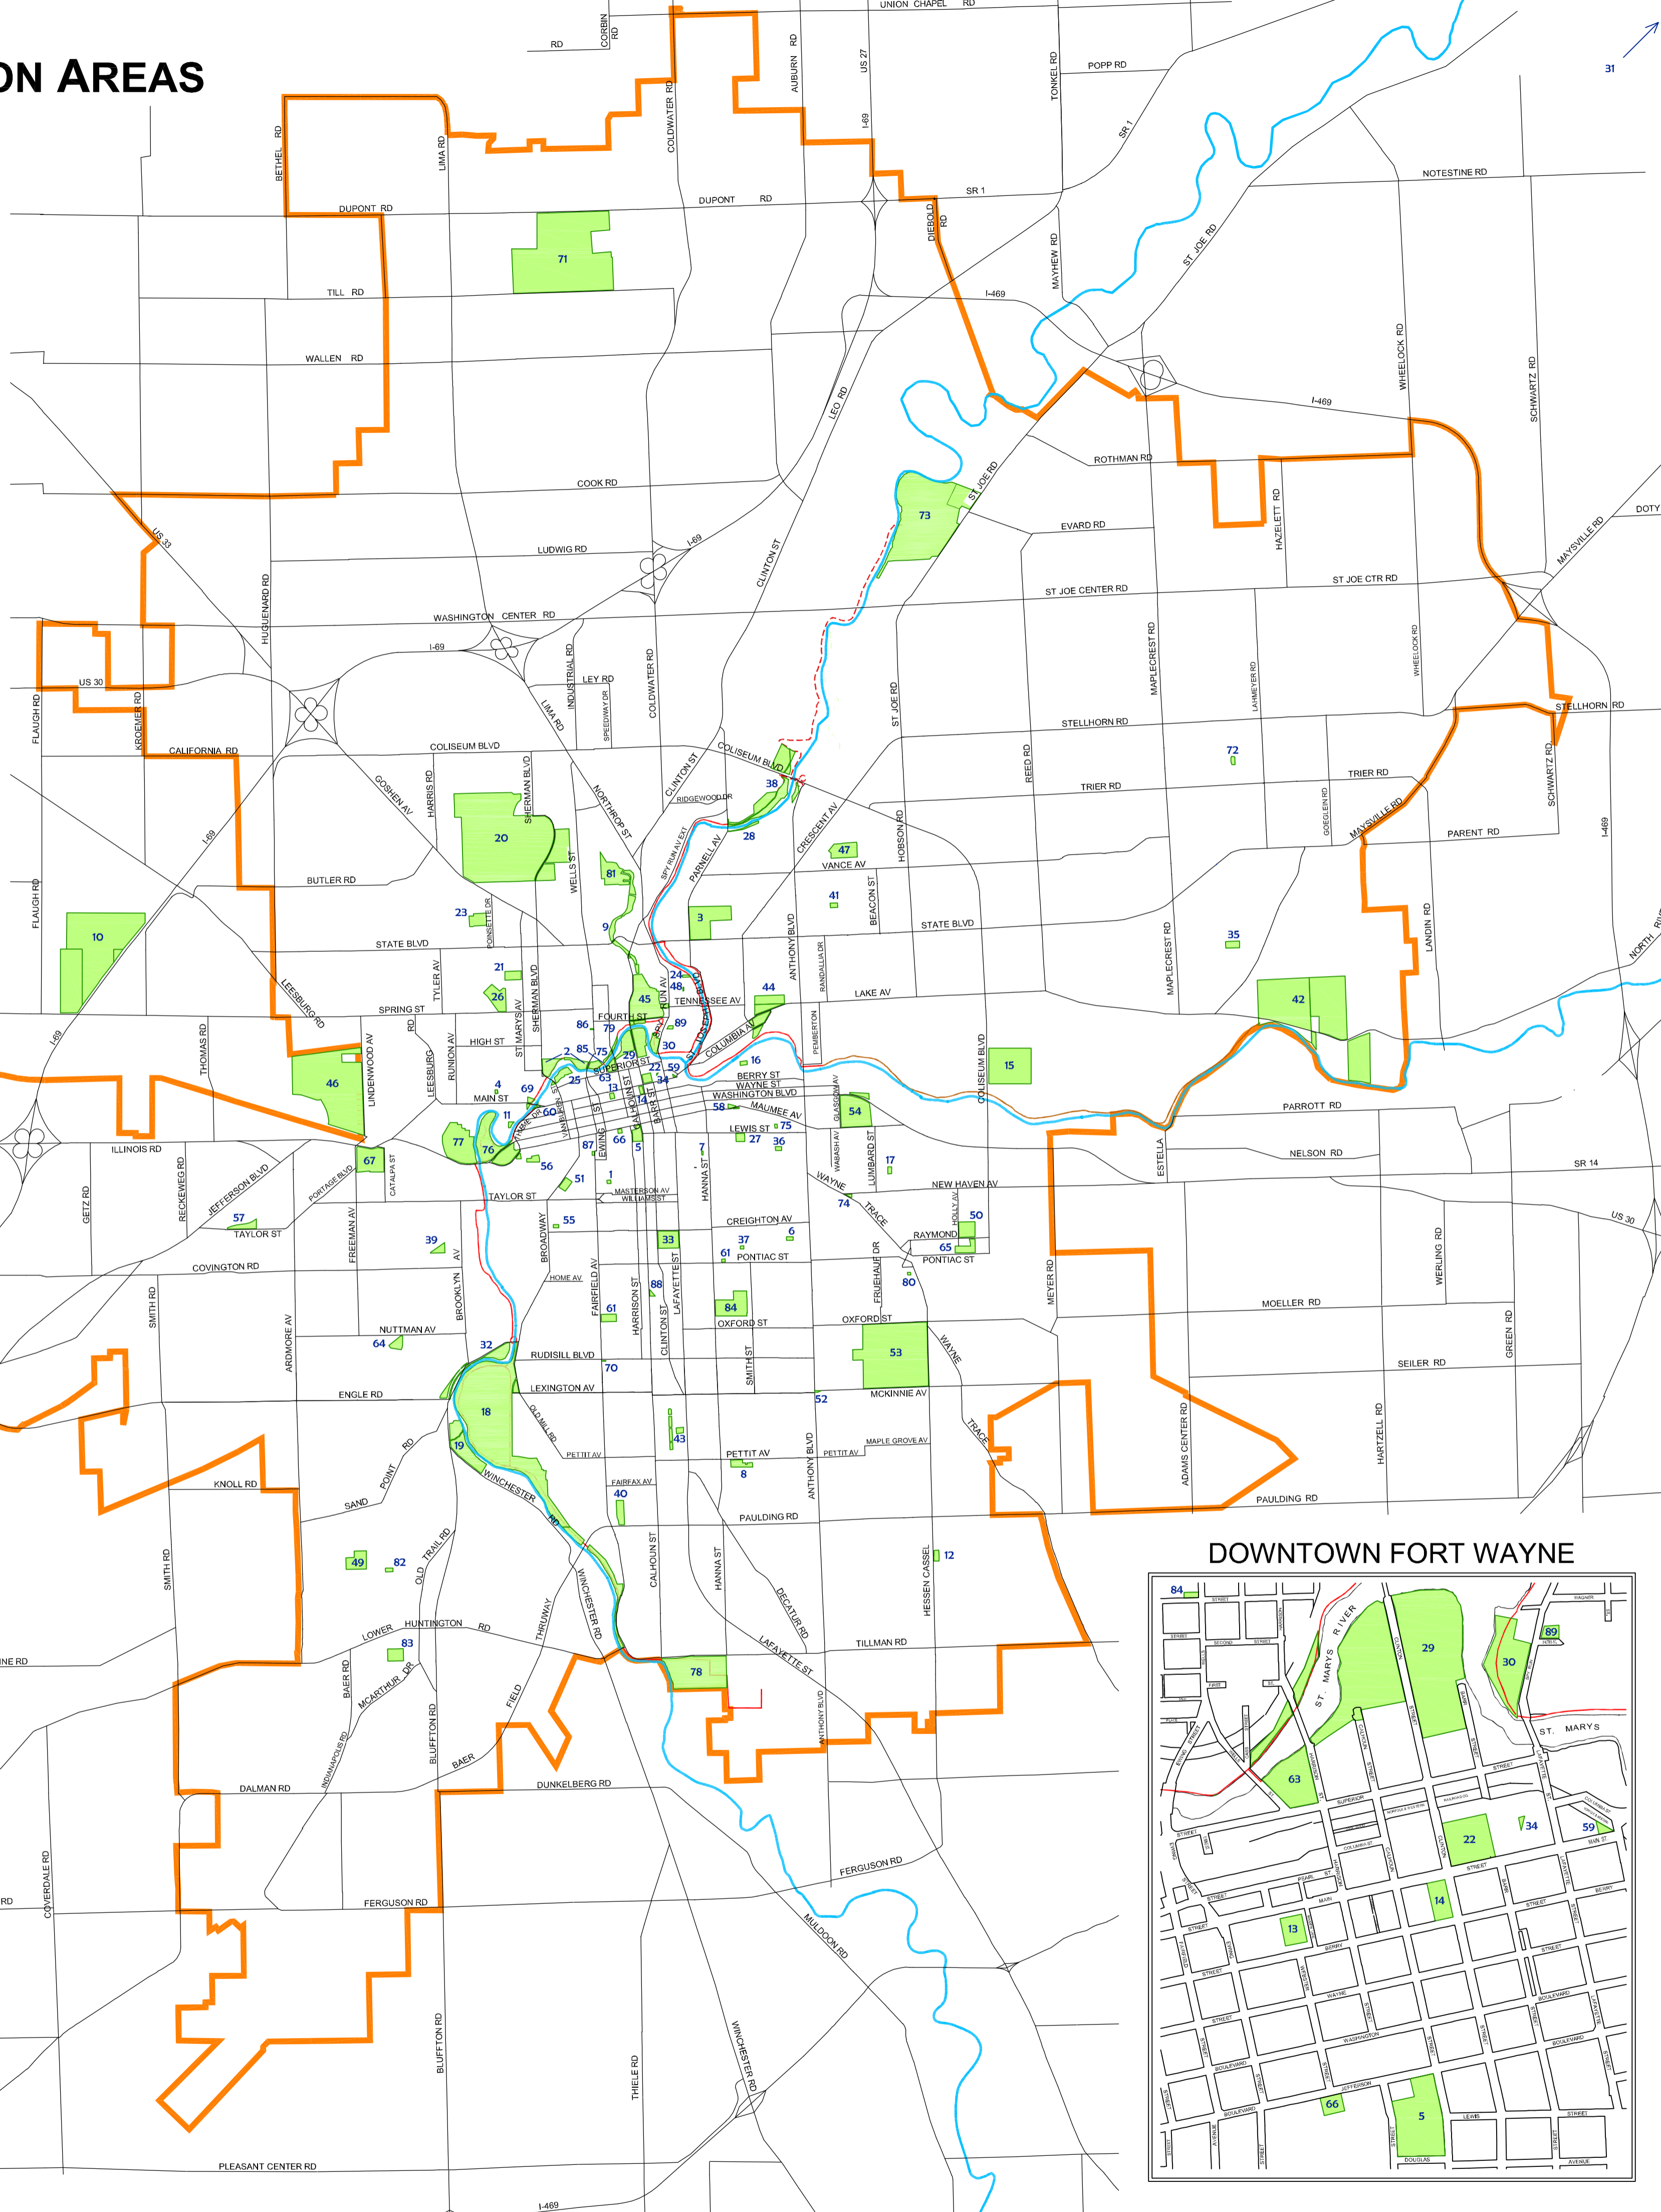

MAP LEGEND

Public Parks & Facilities	Fort Wayne Rivergreenway/ Auxiliary Trails
Representative of a Legacy Park (100+ years)	Proposed Rivergreenway/ Auxiliary Trails
Fort Wayne City Limits	Allen County Rivergreenway/ Auxiliary Trails

PUBLIC PARKS AND RECREATION FACILITIES

1 Bass Park	46 Lindenwood Nature Preserve
2 Bloomingdale Park East & West *	47 Lions Park
3 Bob Arnold Northside Park	48 Little Turtle Memorial
4 Boone Street Playlot	49 Mason Drive Little League Complex
5 Botanical Conservatory	50 McCormick Park
6 Bowser Park *	51 McCulloch Park *
7 Brackenridge Playground	52 McKinnie Commons
8 Brewer Park	53 McMillen Park *
9 Brookview Park *	54 Memorial Park *
10 Buckner Farm Park	55 Miner Playground
11 Camp Allen Park *	56 Moody Park *
12 Casselwood Park	57 Noll Park
13 Community Center	58 Nuckols Memorial Park *
14 Courthouse Green	59 Old Fort Park *
15 Daryl B. Cobin Memorial Park	60 Orff Park *
16 East Central Park	61 Packard Park
17 Eastside Playlot	62 Powell Park
18 Foster Park *	63 Promenade Park
19 Foster Park West	64 Psi Dte Park
20 Franke Park	65 Rea Park
21 Franklin School Park	66 Robert E. Meyers Park
22 Freimann Square	67 Rockhill Park *
23 Green Park	68 Ronald G. Repka Memorial Park
24 Griswold Drive Playlot	69 Roosevelt Park *
25 Guidlin Park *	70 Rudisill/Fairfield Park
26 Hamilton Park	71 Salomon Farm Park
27 Hanna Homestead Park	72 Sheldon Drive Park
28 Hanna's Ford	73 Shoaff Park
29 Headwaters Park	74 Sieling Park
30 Historic Old Fort	75 Summit Street Park
31 Hursttown Reservoir	76 Swinney Park East *
32 Indian Village Park	77 Swinney Park West *
33 Ivan Lebamoff Reservoir Park *	78 Tillman Park
34 Japanese Friendship Garden	79 Traders Point (Rivergreenway)
35 Juhl Park	80 Turpie Street Playlot
36 Jennings Recreation Center	81 Vesey Park *
37 John Street Playlot	82 Waynedale Gardens
38 Johnny Appleseed Park	83 Waynedale Park
39 Justin Study Park	84 Weisser Park *
40 Kettler Park	85 Wells Street Bridge
41 Klug Park	86 Wells Street Park
42 Kroeger Park	87 West Central Playlot
43 Lafayette Park *	88 Williams Park *
44 Lakeside Park *	89 Zeis Park
45 Lawton Park *	

2024 FORT WAYNE PARKS MAP