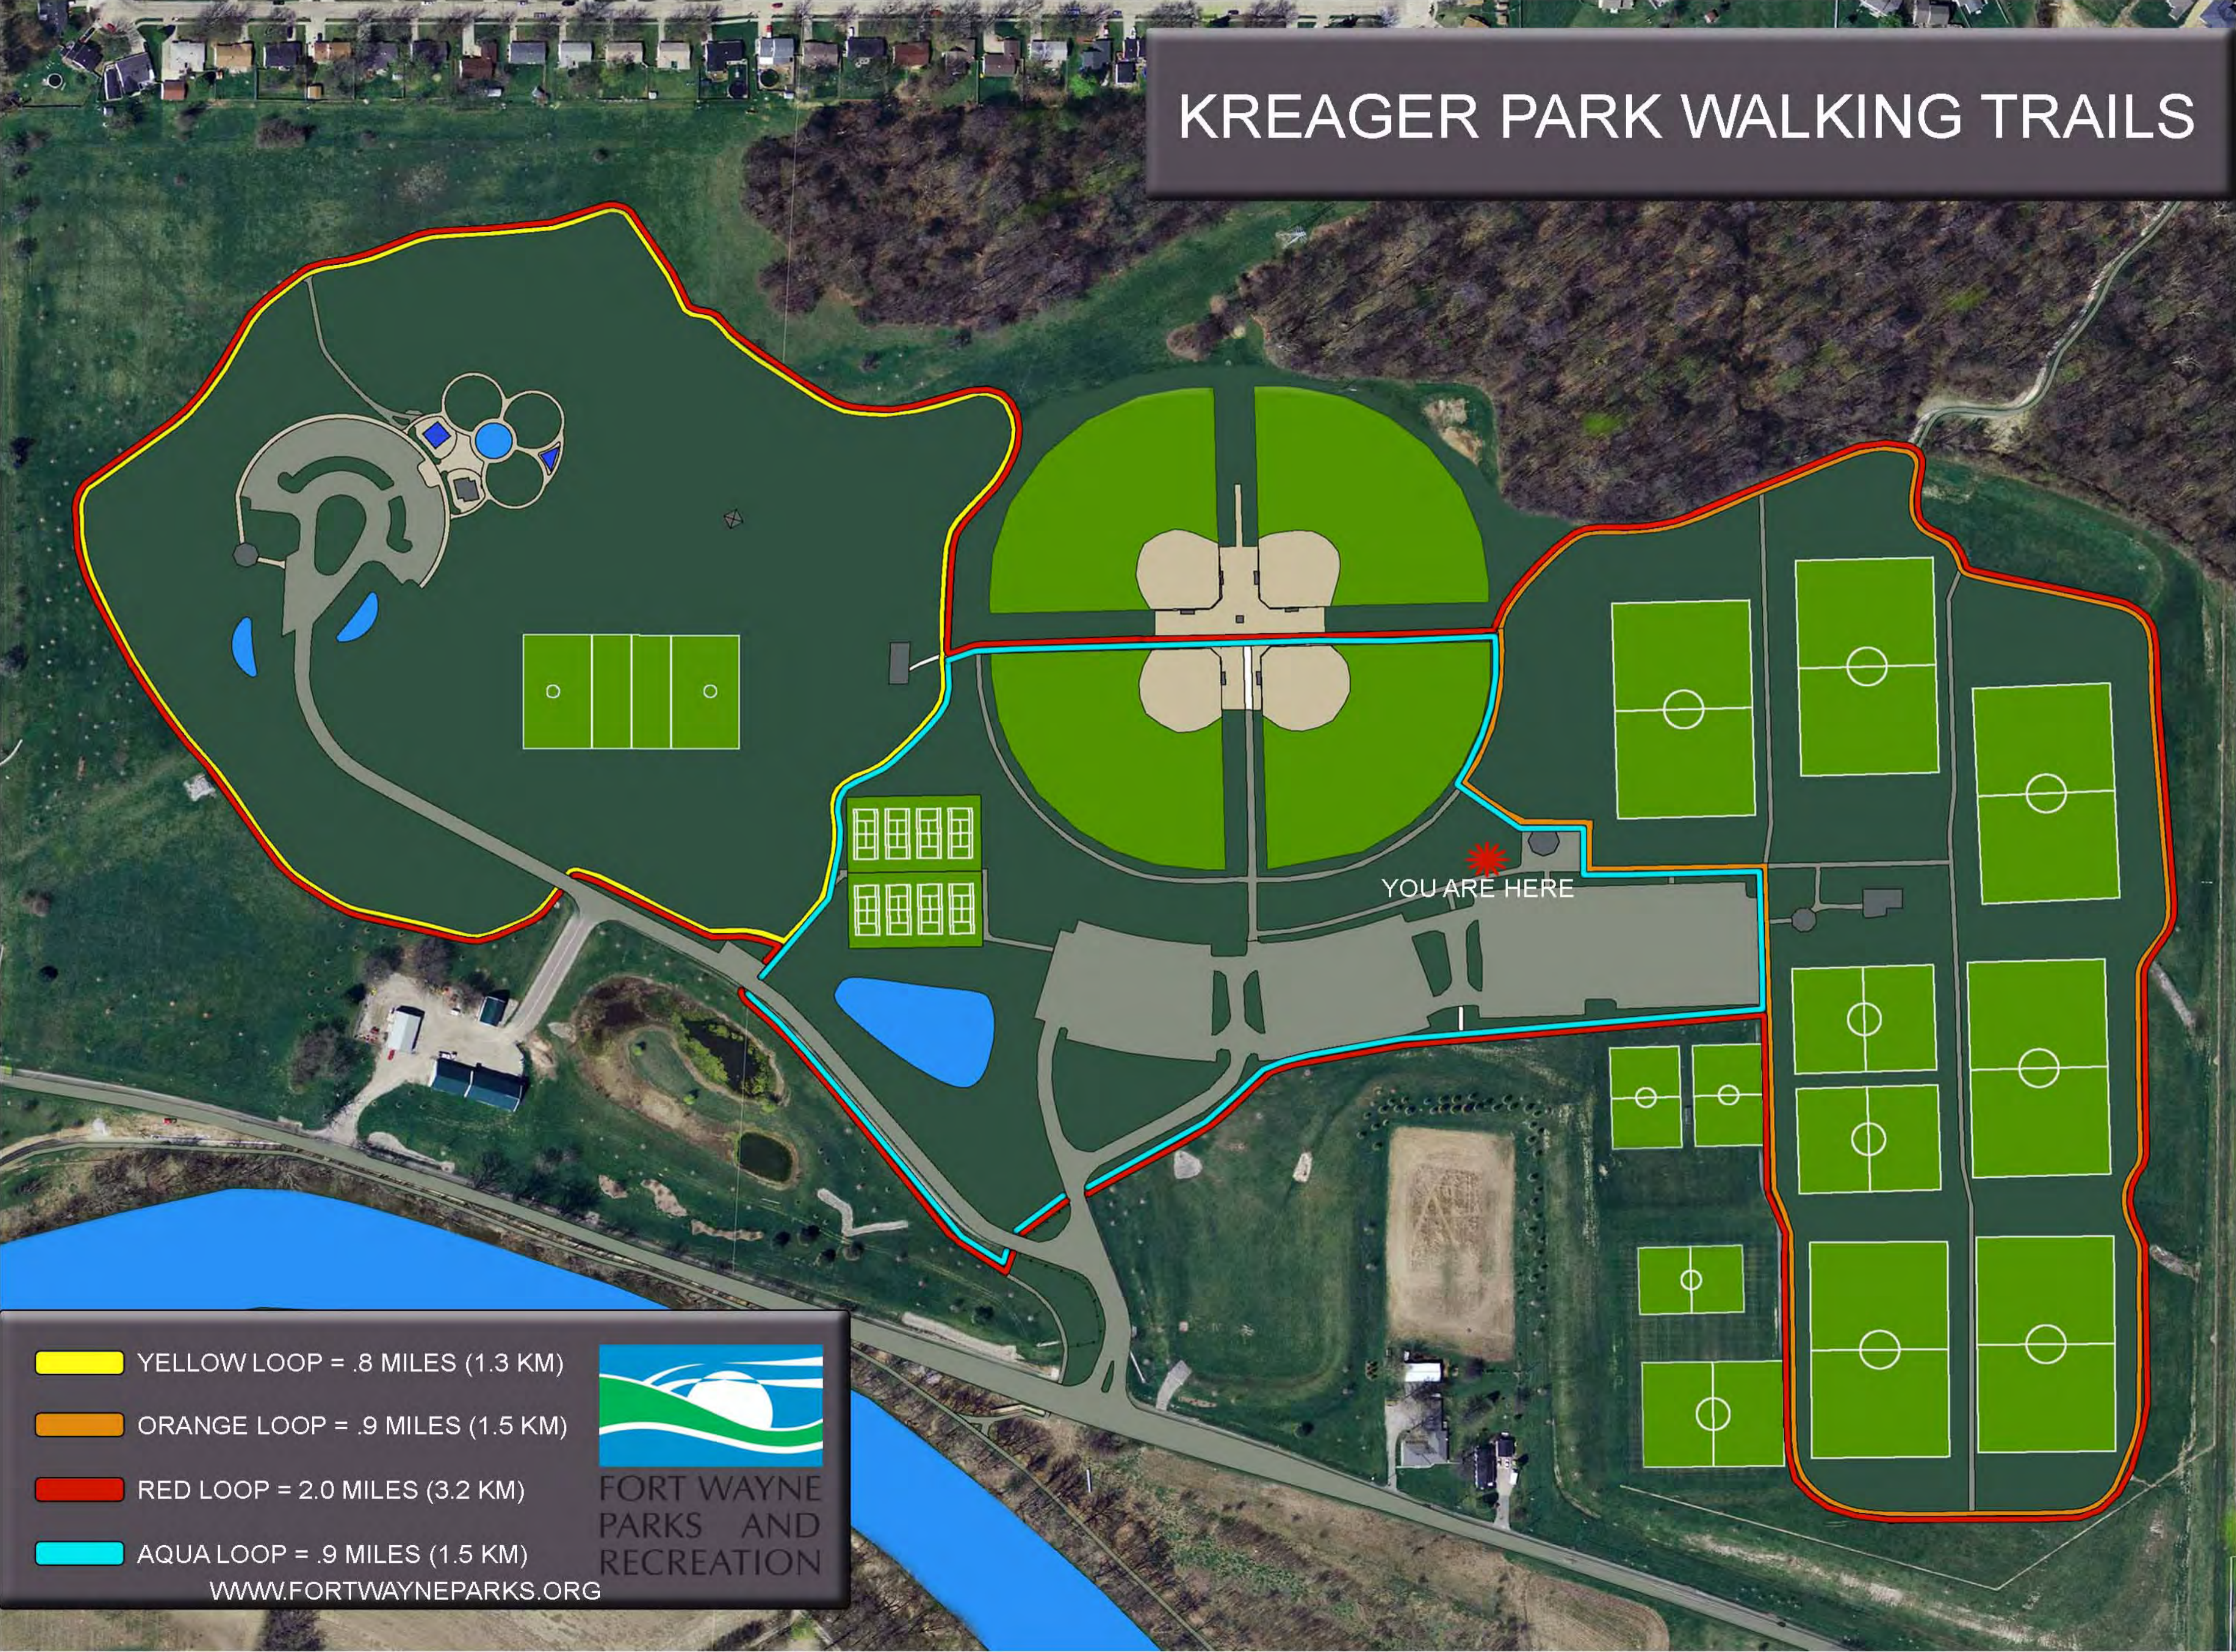

KREAGER PARK WALKING TRAILS

 YELLOW LOOP = .8 MILES (1.3 KM)

 ORANGE LOOP = .9 MILES (1.5 KM)

 RED LOOP = 2.0 MILES (3.2 KM)

 AQUA LOOP = .9 MILES (1.5 KM)

YOU ARE HERE

FORT WAYNE
PARKS AND
RECREATION

WWW.FORTWAYNEPARKS.ORG

KREAGER PARK WALKING TRAILS

YOU ARE HERE

-  YELLOW LOOP = .8 MILES (1.3 KM)
-  ORANGE LOOP = .9 MILES (1.5 KM)
-  RED LOOP = 2.0 MILES (3.2 KM)
-  AQUA LOOP = .9 MILES (1.5 KM)

FORT WAYNE
PARKS AND
RECREATION
WWW.FORTWAYNEPARKS.ORG

KREAGER PARK WALKING TRAILS

YOU ARE HERE

 YELLOW LOOP = .8 MILES (1.3 KM)

 ORANGE LOOP = .9 MILES (1.5 KM)

 RED LOOP = 2.0 MILES (3.2 KM)

 AQUA LOOP = .9 MILES (1.5 KM)

FORT WAYNE
PARKS AND
RECREATION

WWW.FORTWAYNEPARKS.ORG