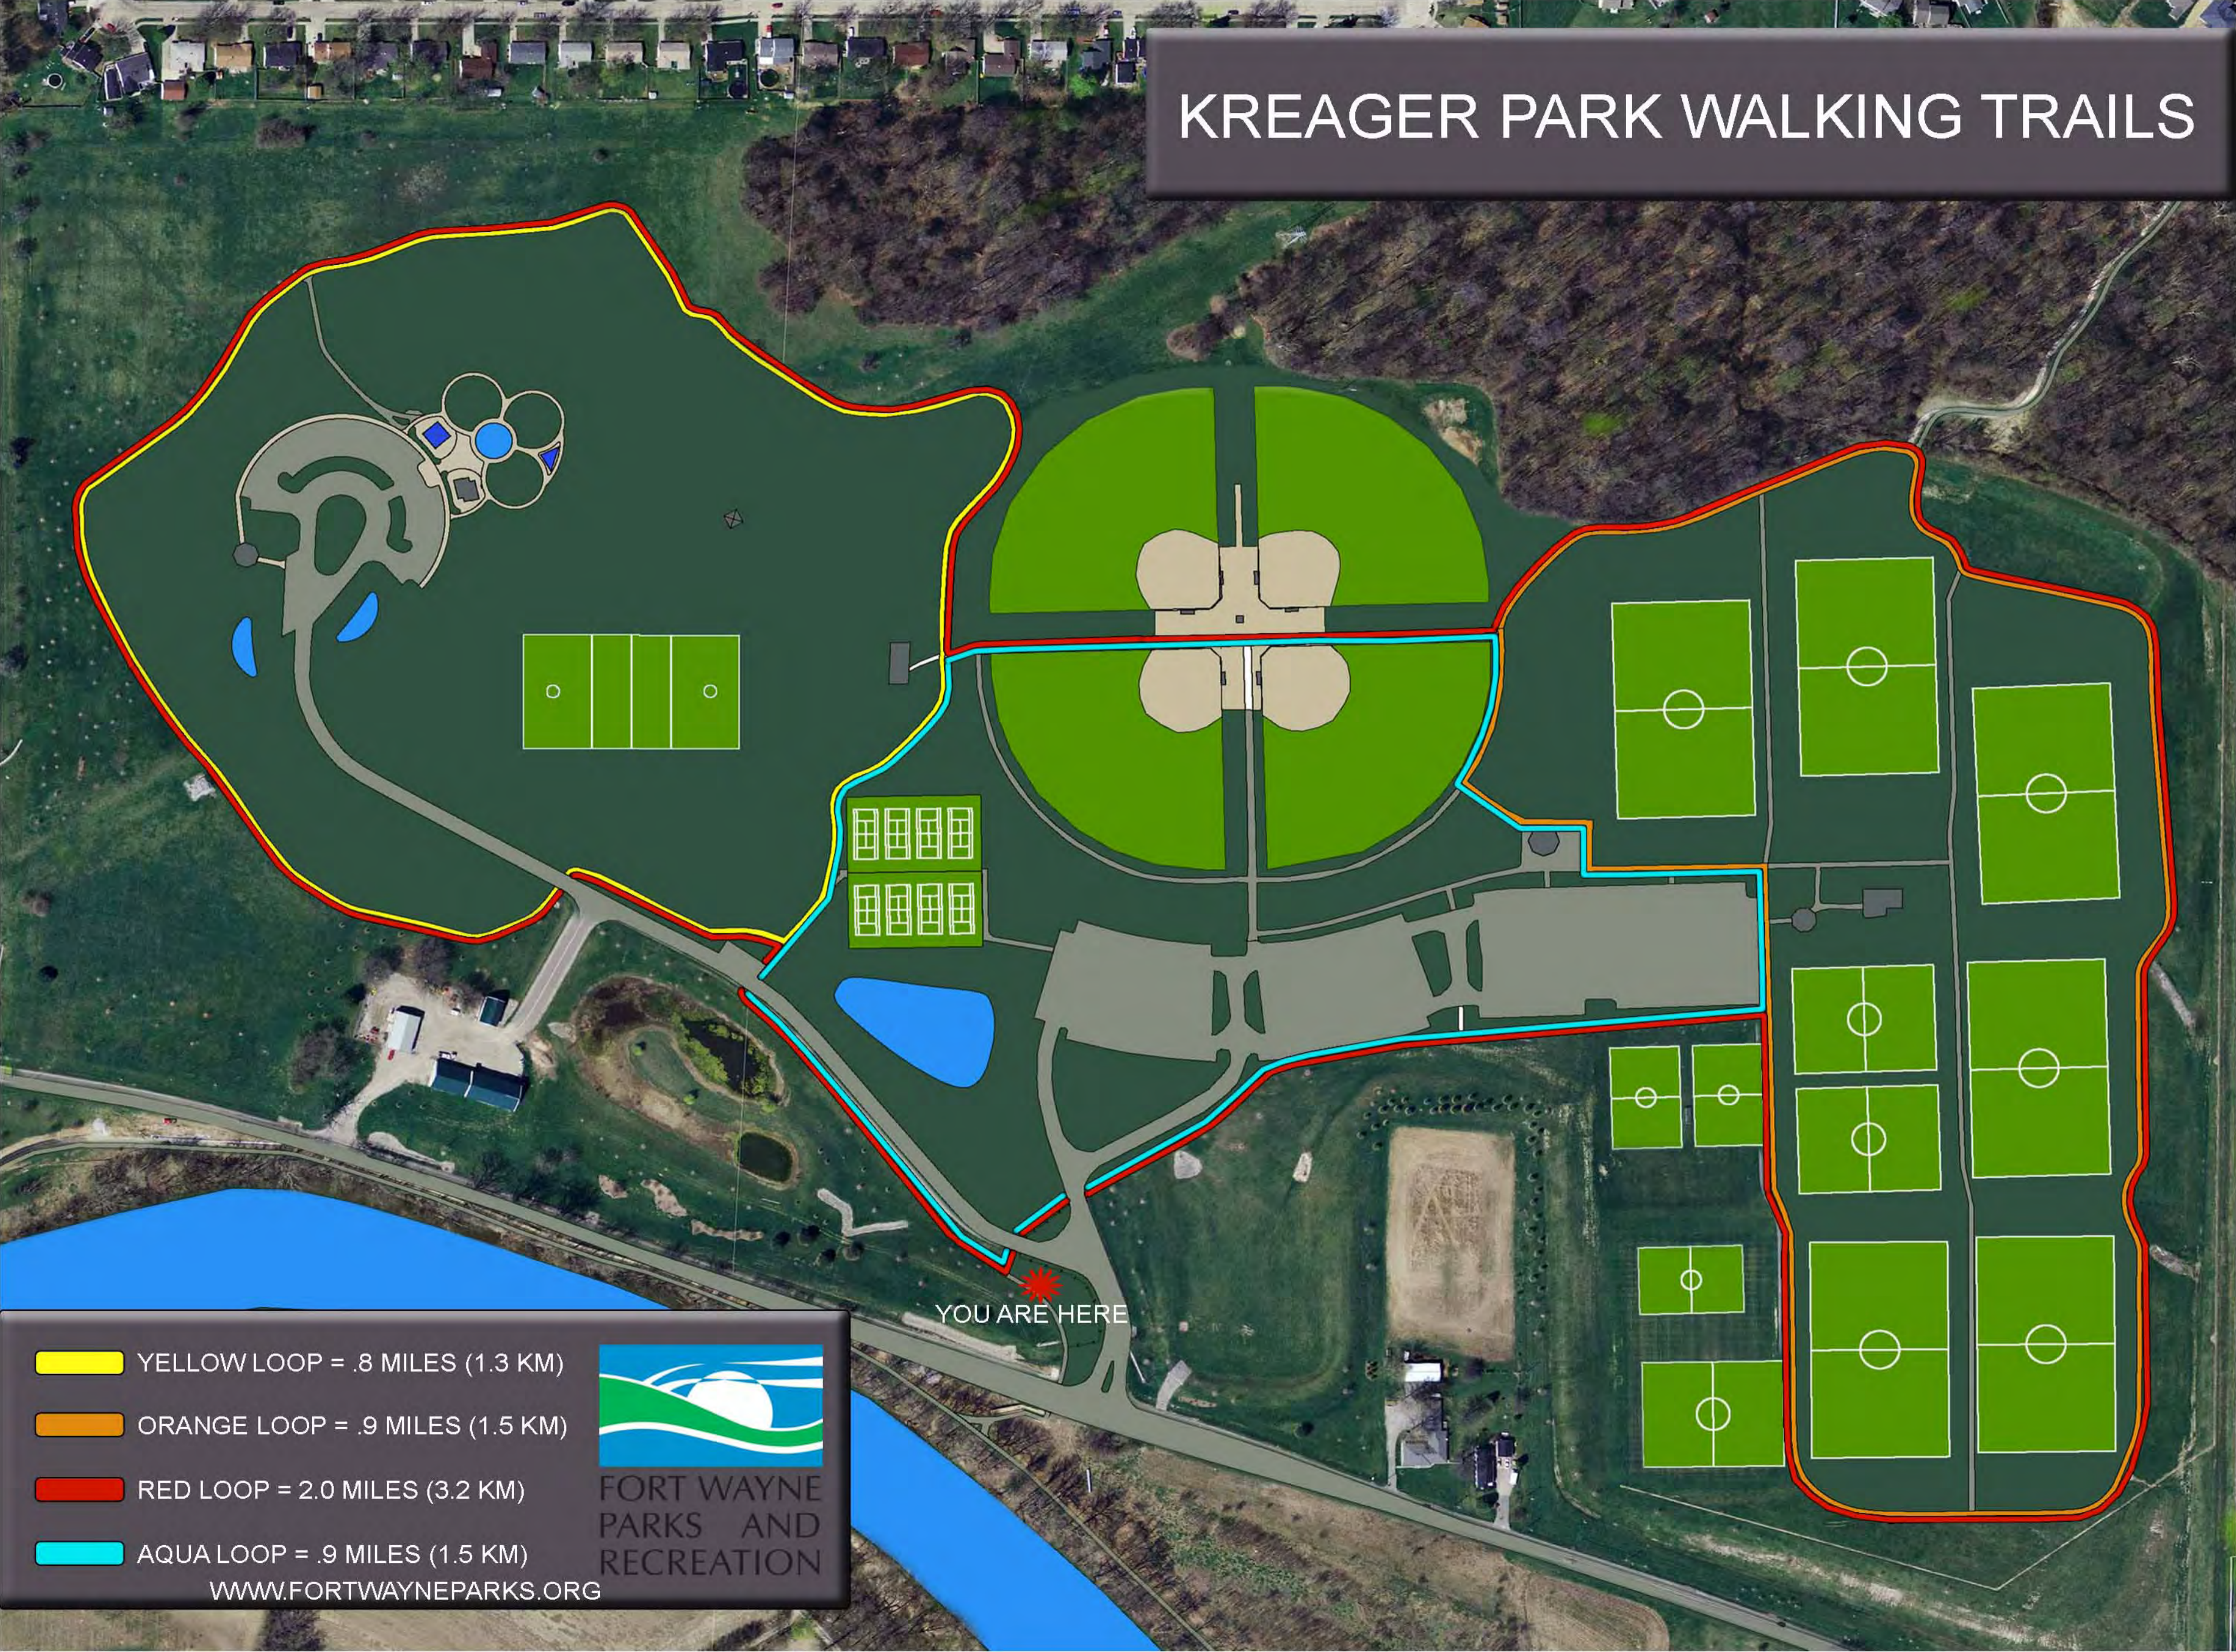

KREAGER PARK WALKING TRAILS

 YELLOW LOOP = .8 MILES (1.3 KM)

 ORANGE LOOP = .9 MILES (1.5 KM)

 RED LOOP = 2.0 MILES (3.2 KM)

 AQUA LOOP = .9 MILES (1.5 KM)

YOU ARE HERE

FORT WAYNE
PARKS AND
RECREATION

WWW.FORTWAYNEPARKS.ORG

KREAGER PARK WALKING TRAILS

YOU ARE HERE

-  YELLOW LOOP = .8 MILES (1.3 KM)
-  ORANGE LOOP = .9 MILES (1.5 KM)
-  RED LOOP = 2.0 MILES (3.2 KM)
-  AQUA LOOP = .9 MILES (1.5 KM)

FORT WAYNE
PARKS AND
RECREATION
WWW.FORTWAYNEPARKS.ORG

KREAGER PARK WALKING TRAILS

YOU ARE HERE

 YELLOW LOOP = .8 MILES (1.3 KM)

 ORANGE LOOP = .9 MILES (1.5 KM)

 RED LOOP = 2.0 MILES (3.2 KM)

 AQUA LOOP = .9 MILES (1.5 KM)

FORT WAYNE
PARKS AND
RECREATION

WWW.FORTWAYNEPARKS.ORG