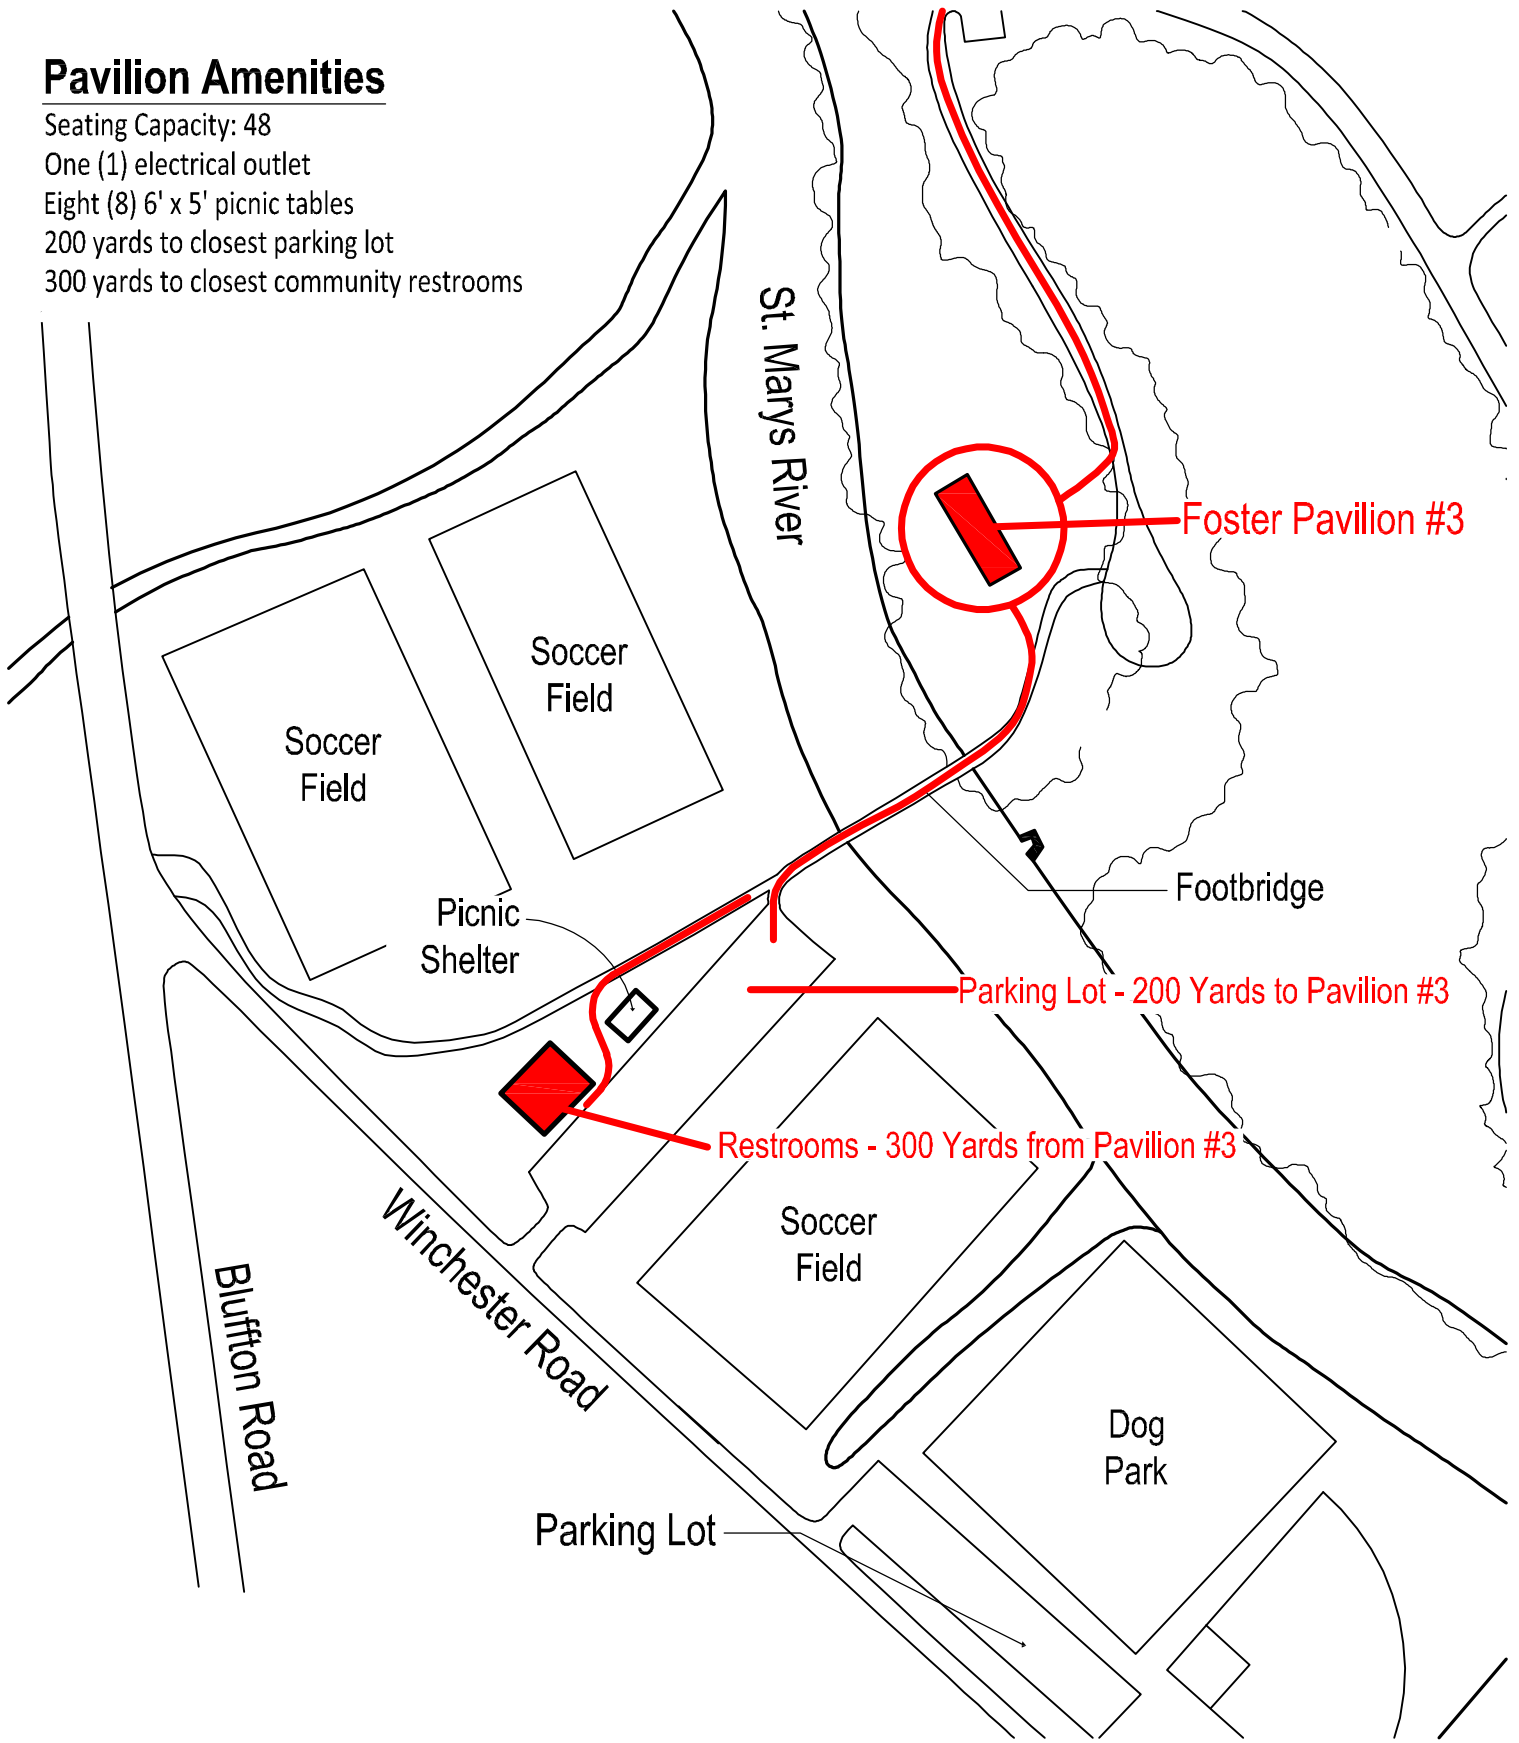

Pavilion Amenities

- Seating Capacity: 48
- One (1) electrical outlet
- Eight (8) 6' x 5' picnic tables
- 200 yards to closest parking lot
- 300 yards to closest community restrooms

Foster Park Golf Course

FOSTER PAILION #3
NOT TO SCALE

Location Map

Pavilion Amenities

- Seating Capacity: 48
- One (1) electrical outlet
- Eight (8) 6' x 5' picnic tables
- 200 yards to closest parking lot
- 300 yards to closest community restrooms

FOSTER PAVILION #3
NOT TO SCALE

Area Enlargement