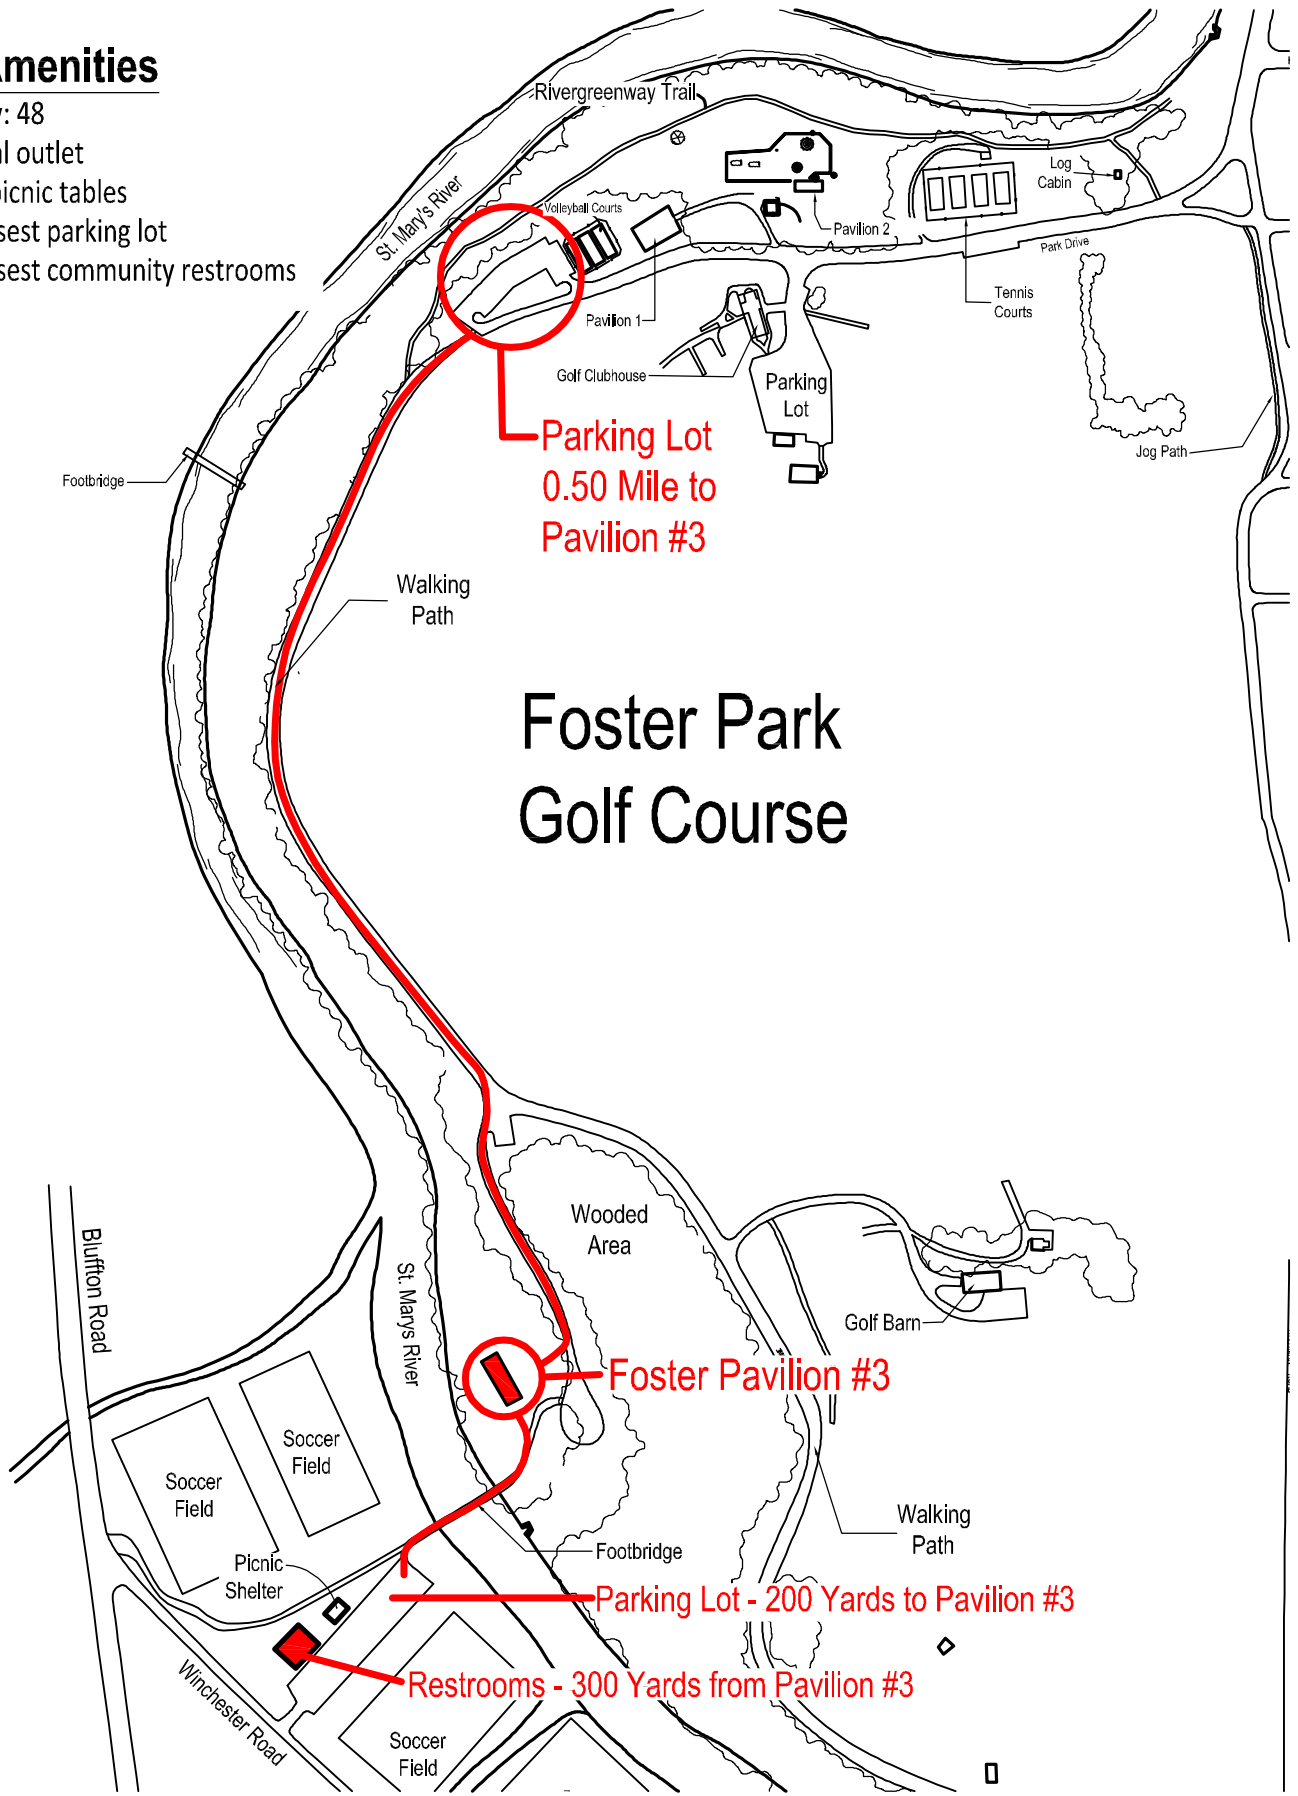

Pavilion Amenities

- Seating Capacity: 48
- One (1) electrical outlet
- Eight (8) 6' x 5' picnic tables
- 200 yards to closest parking lot
- 300 yards to closest community restrooms

Foster Park Golf Course

FOSTER PAILION #3
NOT TO SCALE

Location Map

Pavilion Amenities

- Seating Capacity: 48
- One (1) electrical outlet
- Eight (8) 6' x 5' picnic tables
- 200 yards to closest parking lot
- 300 yards to closest community restrooms

FOSTER PAVILION #3
NOT TO SCALE

Area Enlargement