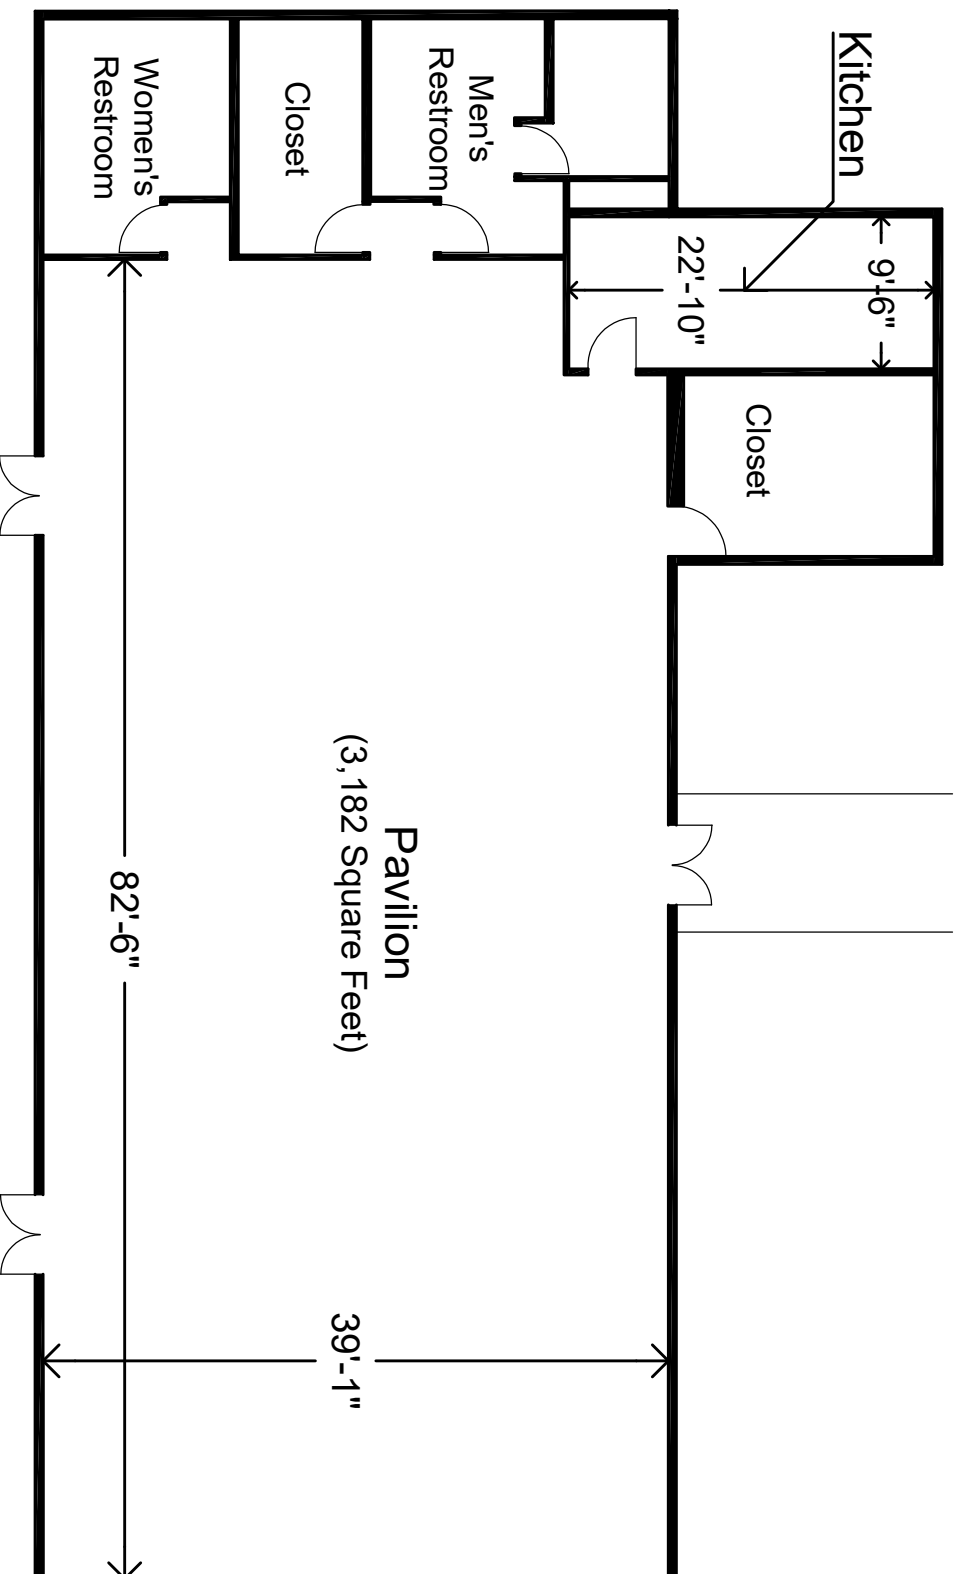

To Parking Lot

Pavilion
(3,182 Square Feet)

Riverlodge Pavilion

Shoaff Park

Scale: 1" = 12'

SQUARE FOOTAGE: 4,612
DATE OF ACQUISITION: 1955-56, 1989