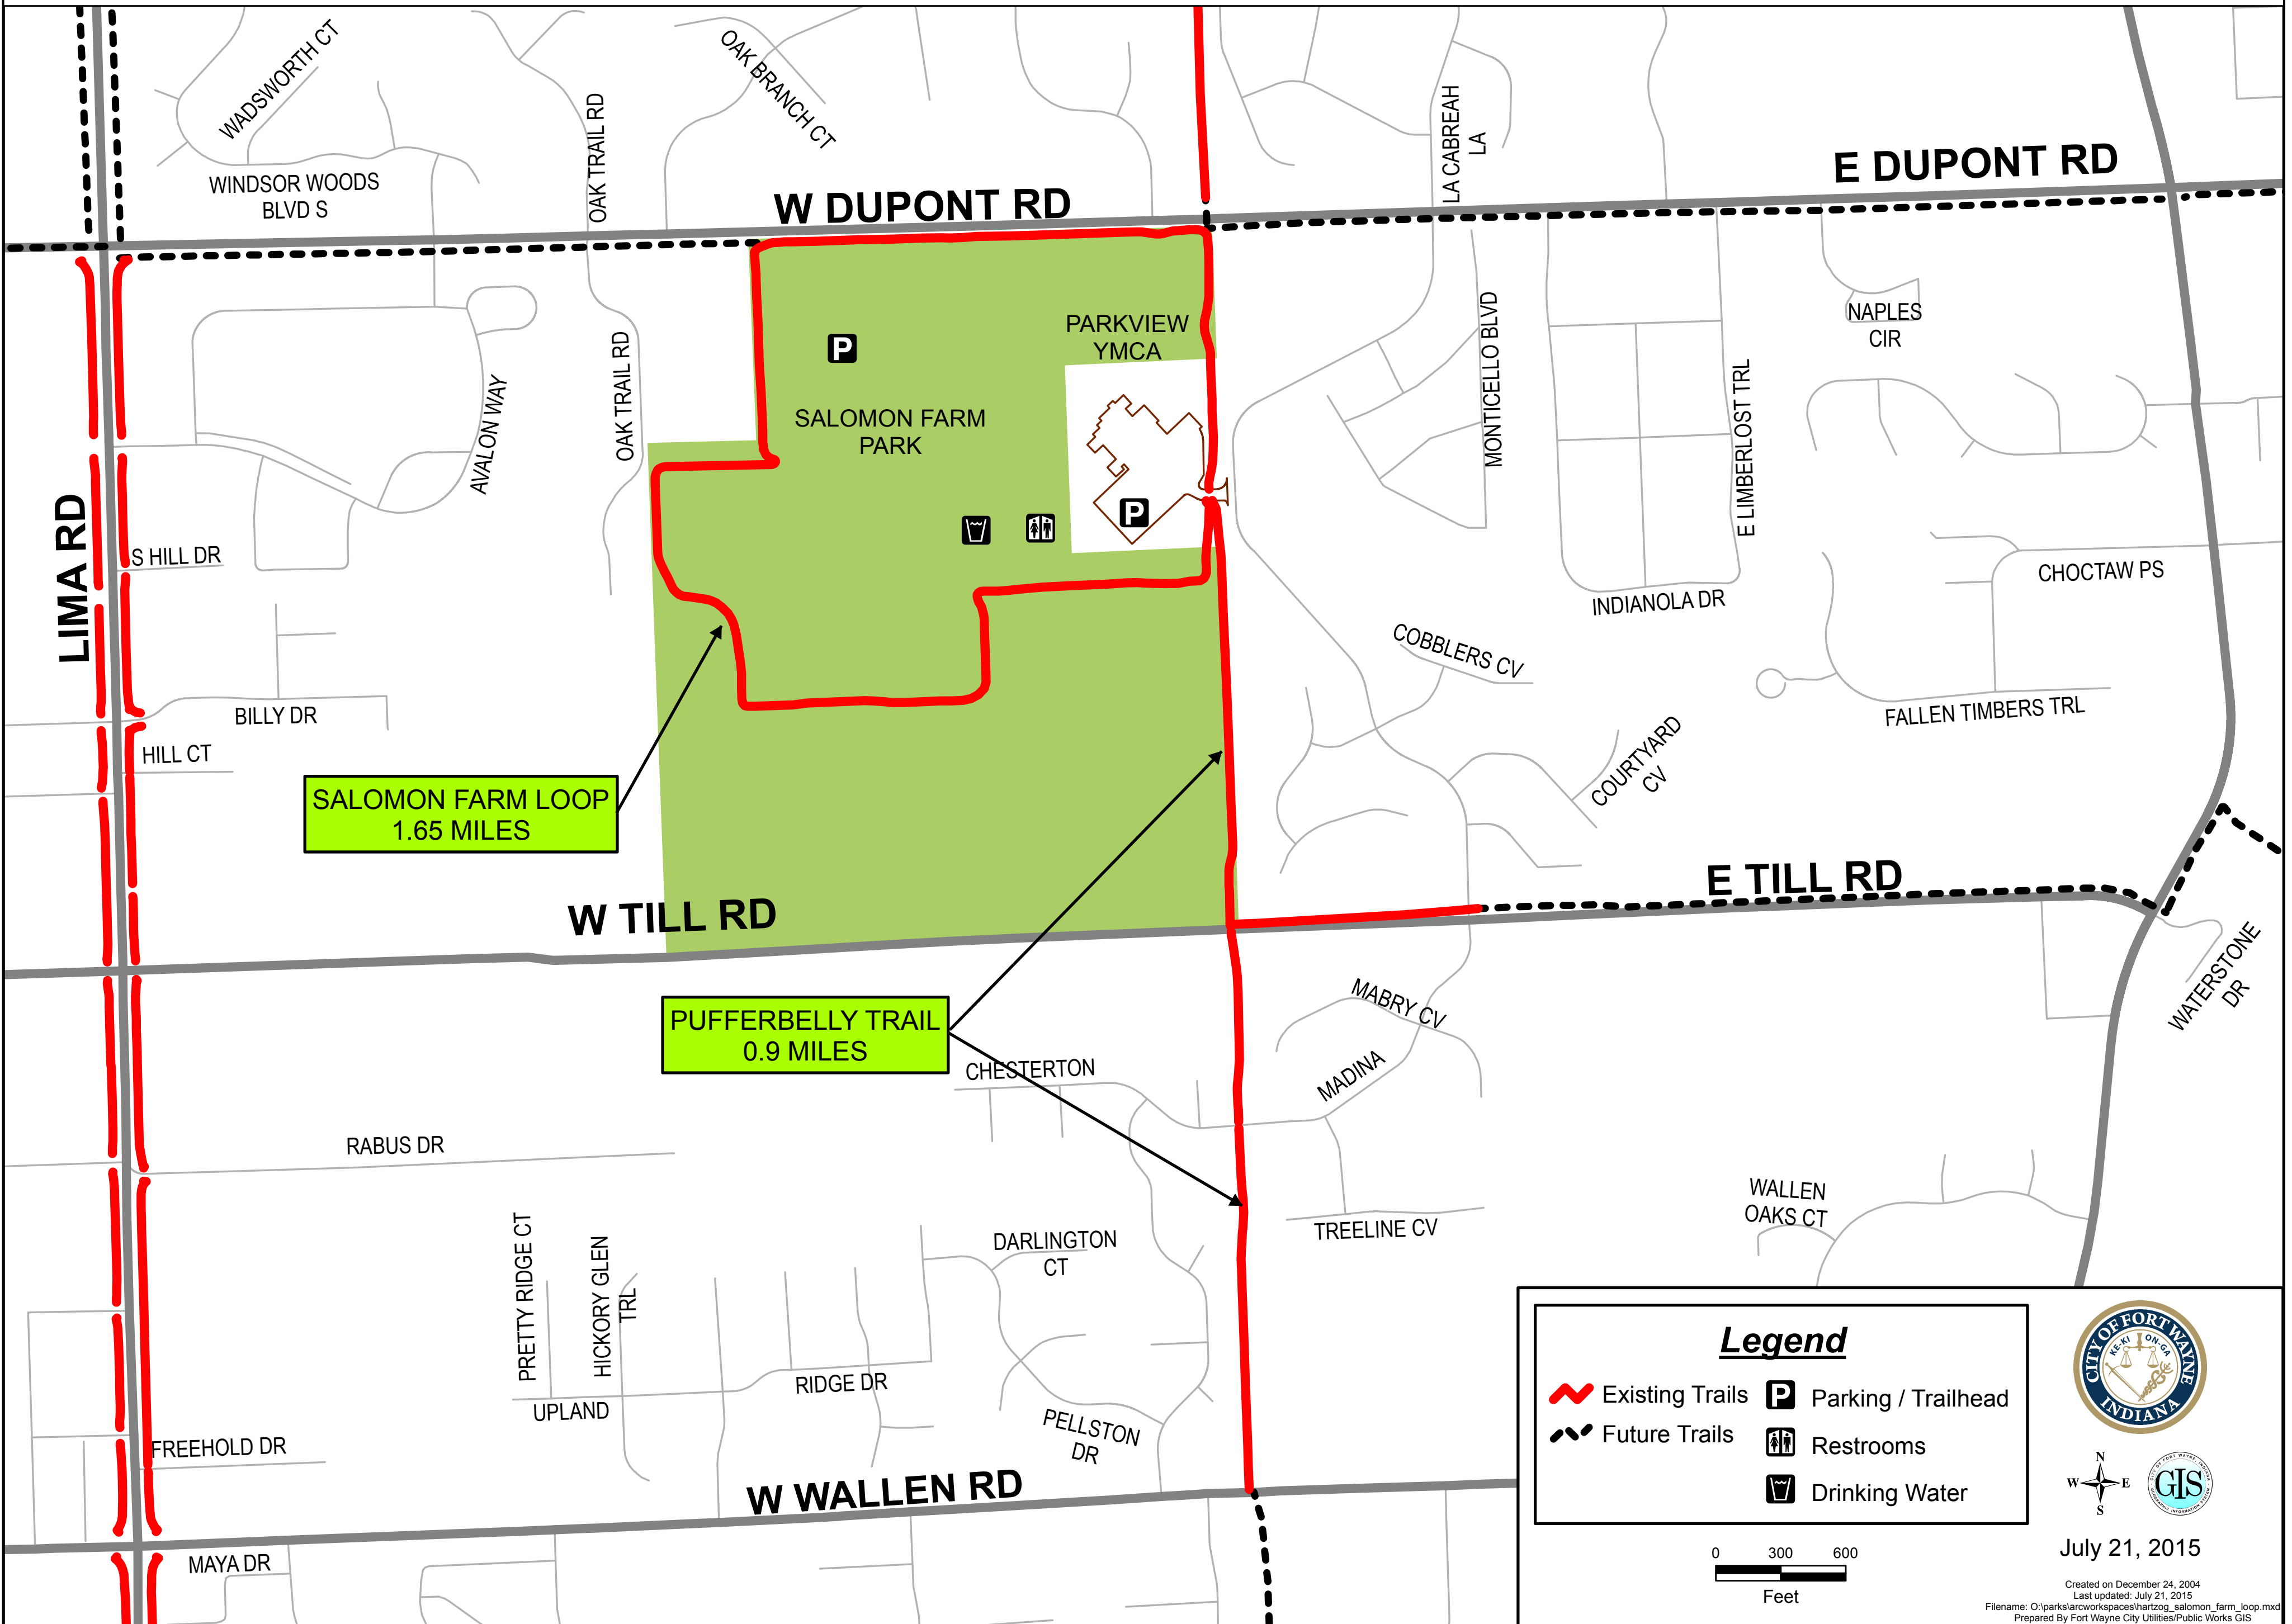

SALOMON FARM LOOP and PUFFERBELLY TRAIL

SALOMON FARM LOOP
1.65 MILES

PUFFERBELLY TRAIL
0.9 MILES

Legend

- Existing Trails
- Future Trails
- Parking / Trailhead
- Restrooms
- Drinking Water

July 21, 2015