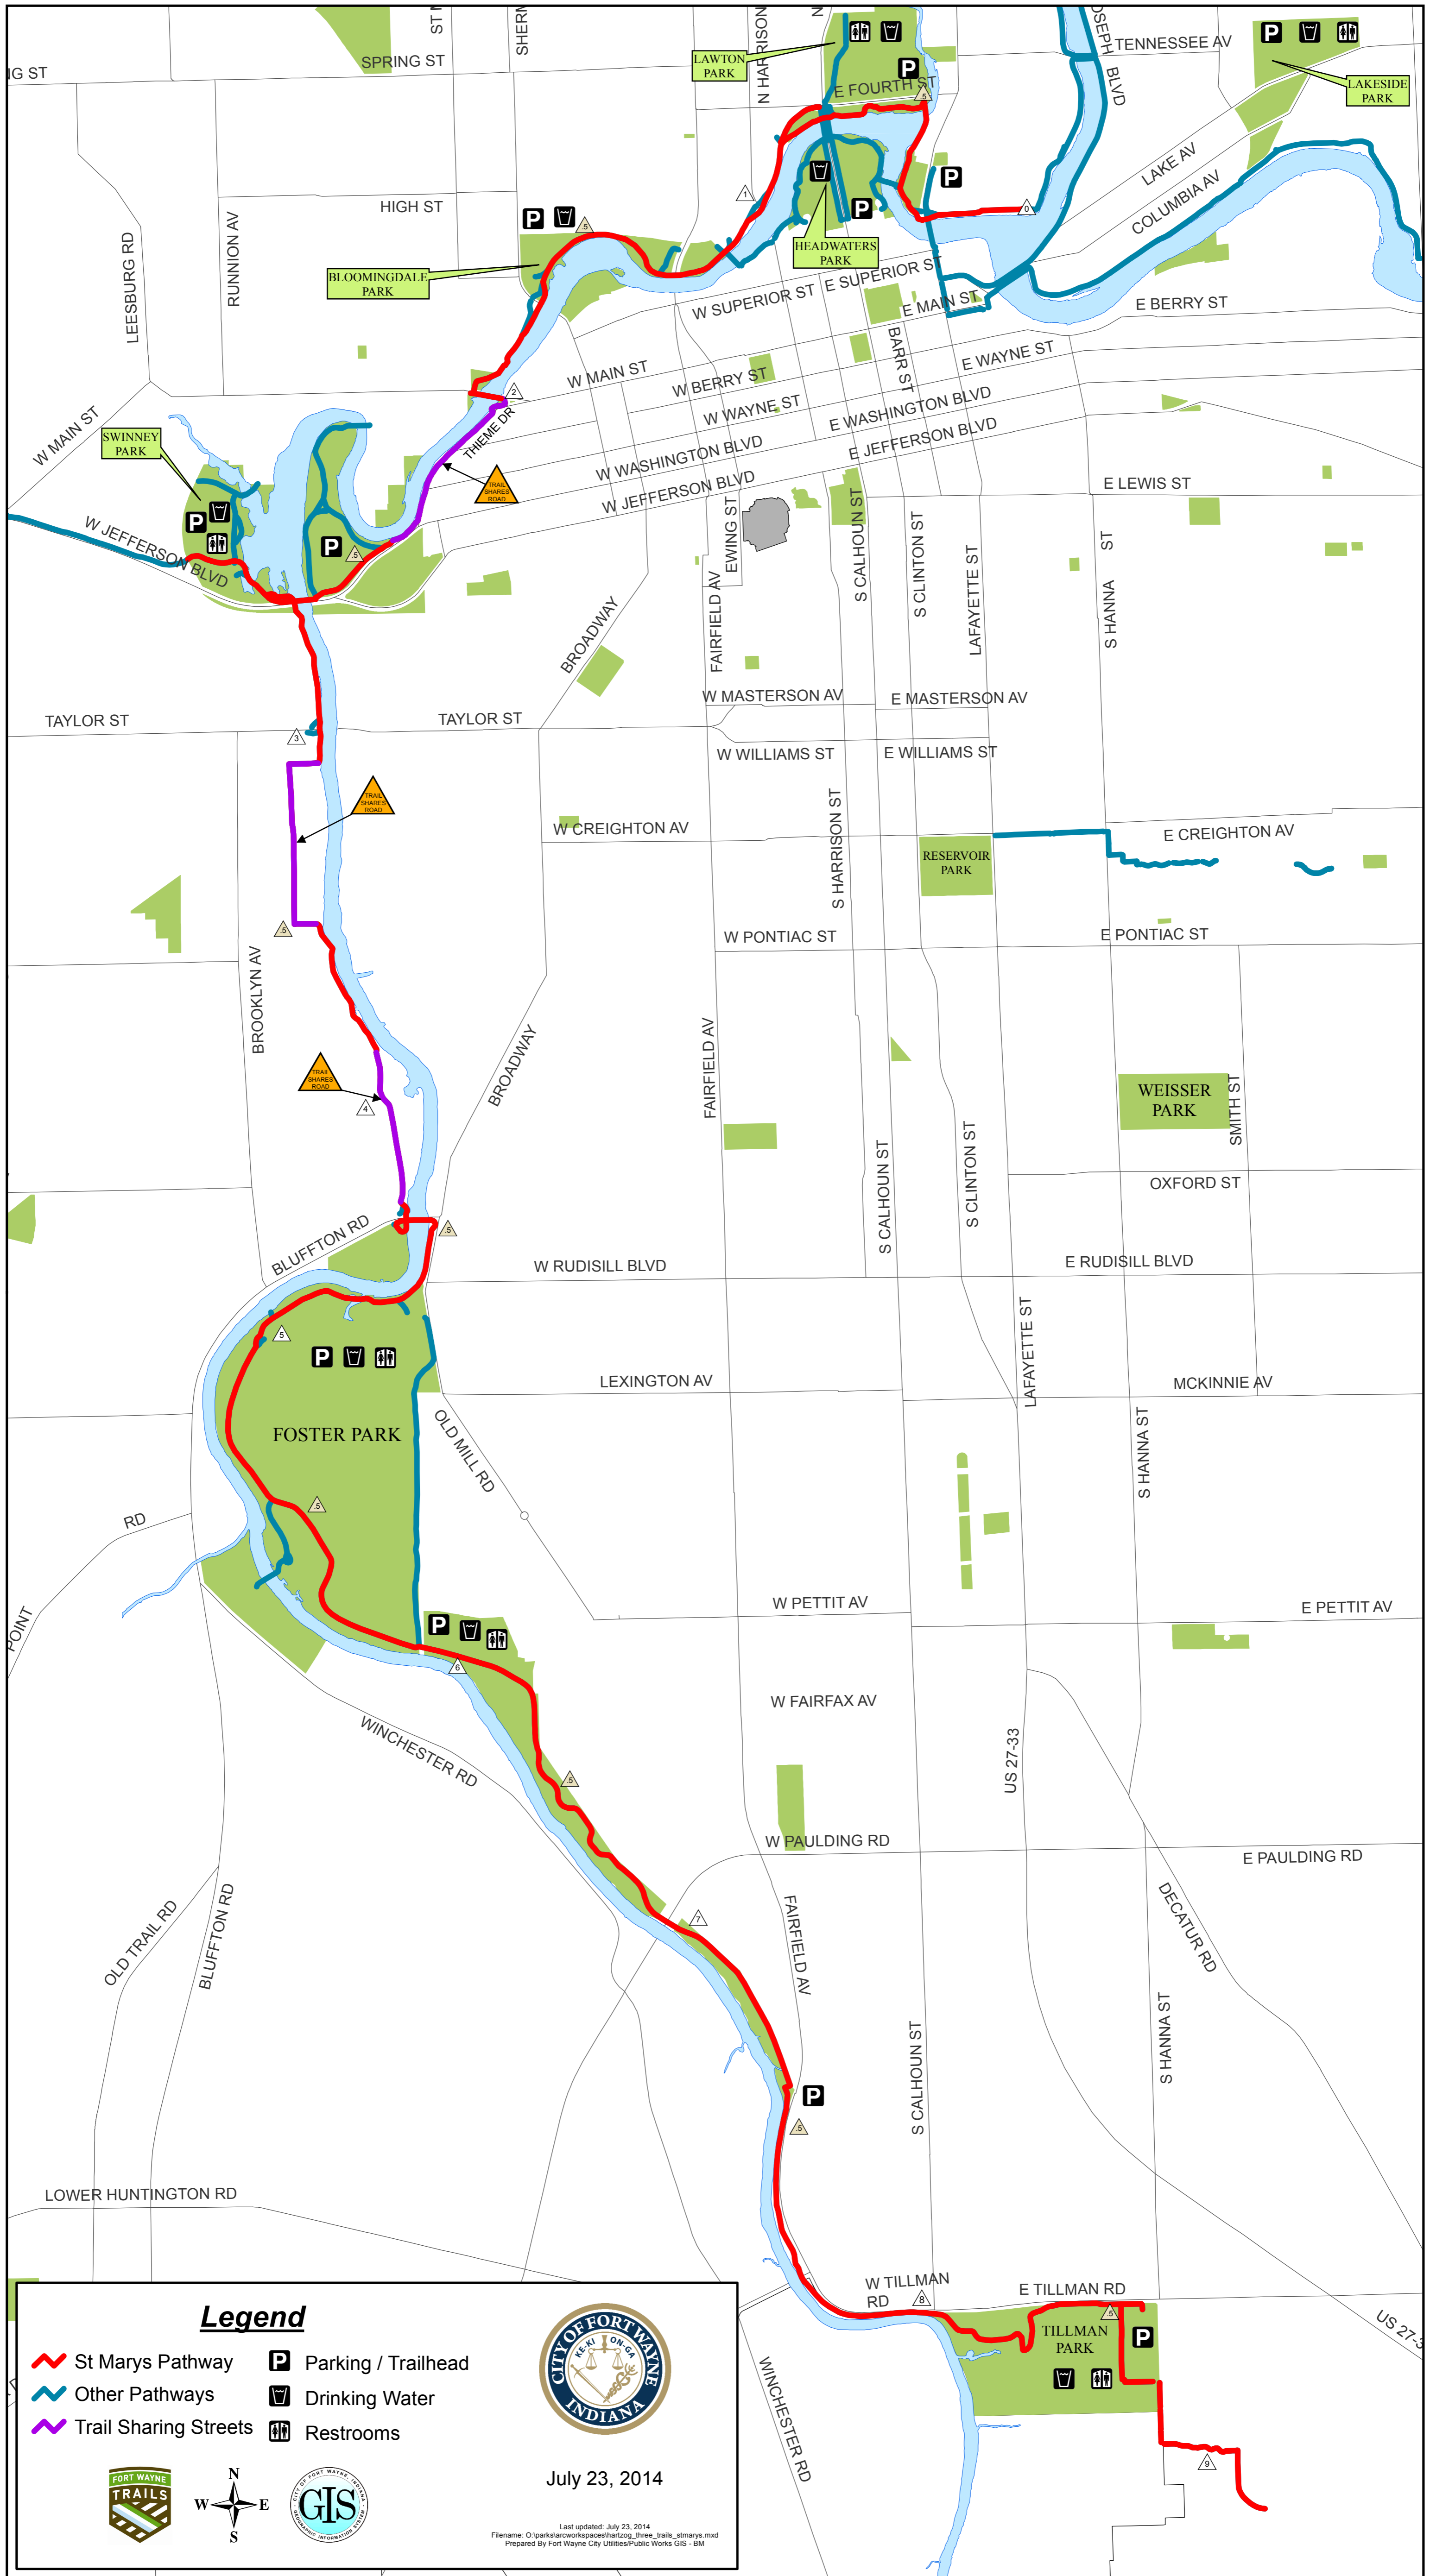

ST. MARYS PATHWAY

Legend

- St Marys Pathway
- Other Pathways
- Trail Sharing Streets
- Parking / Trailhead
- Drinking Water
- Restrooms

July 23, 2014